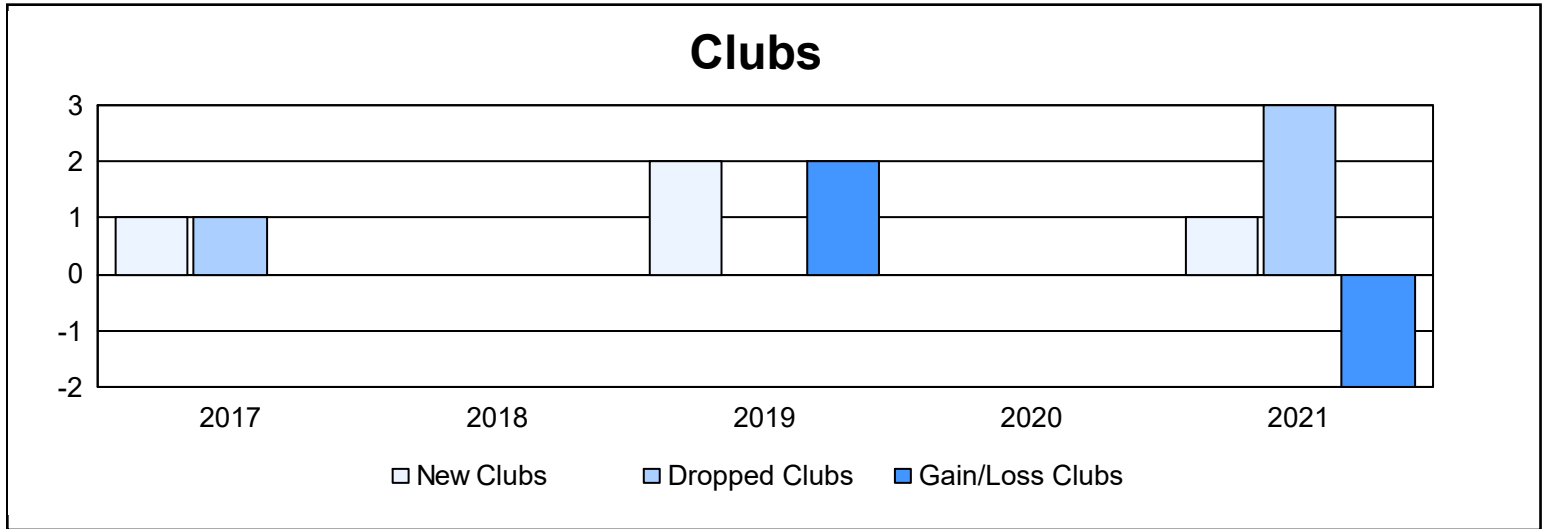

Year	New Clubs	Dropped Clubs	Gain/ Loss Clubs	New Members	Charter Members	Reinstate Members	Transfer Members	Total Member Added	Total Members Dropped	Gain/ Loss Members
2016-2017	1	1	0	237	30	14	1	282	228	54
2017-2018	0	0	0	99	3	13	9	124	349	-225
2018-2019	2	0	2	197	60	10	6	273	206	67
2019-2020	0	0	0	106	13	5	2	126	240	-114
2020-2021	1	3	-2	153	38	8	10	209	145	64
<b>Average</b>	<b>1</b>	<b>1</b>	<b>0</b>	<b>158</b>	<b>29</b>	<b>10</b>	<b>6</b>	<b>203</b>	<b>234</b>	<b>-31</b>

### Membership Composition June 2021 Cumulative