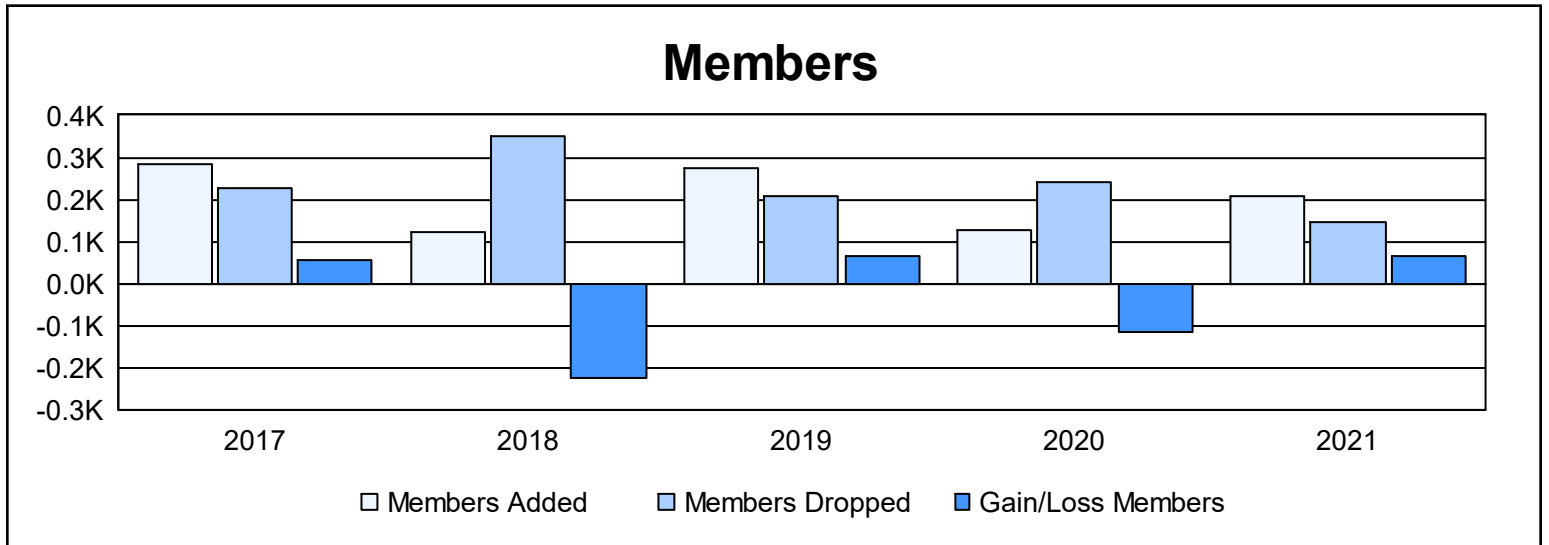

Year	New Clubs	Dropped Clubs	Gain/ Loss Clubs	New Members	Charter Members	Reinstate Members	Transfer Members	Total Member Added	Total Members Dropped	Gain/ Loss Members
2016-2017	1	1	0	237	30	14	1	282	228	54
2017-2018	0	0	0	99	3	13	9	124	349	-225
2018-2019	2	0	2	197	60	10	6	273	206	67
2019-2020	0	0	0	106	13	5	2	126	240	-114
2020-2021	1	3	-2	153	38	8	10	209	145	64
<b>Average</b>	<b>1</b>	<b>1</b>	<b>0</b>	<b>158</b>	<b>29</b>	<b>10</b>	<b>6</b>	<b>203</b>	<b>234</b>	<b>-31</b>

### Membership Composition June 2021 Cumulative