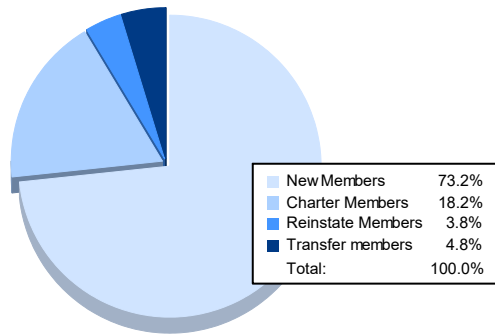

Year	New Clubs	Dropped Clubs	Gain/ Loss Clubs	New Members	Charter Members	Reinstate Members	Transfer Members	Total Member Added	Total Members Dropped	Gain/ Loss Members
2016-2017	1	1	0	237	30	14	1	282	228	54
2017-2018	0	0	0	99	3	13	9	124	349	-225
2018-2019	2	0	2	197	60	10	6	273	206	67
2019-2020	0	0	0	106	13	5	2	126	240	-114
2020-2021	1	3	-2	153	38	8	10	209	145	64
<b>Average</b>	<b>1</b>	<b>1</b>	<b>0</b>	<b>158</b>	<b>29</b>	<b>10</b>	<b>6</b>	<b>203</b>	<b>234</b>	<b>-31</b>

### Membership Composition June 2021 Cumulative